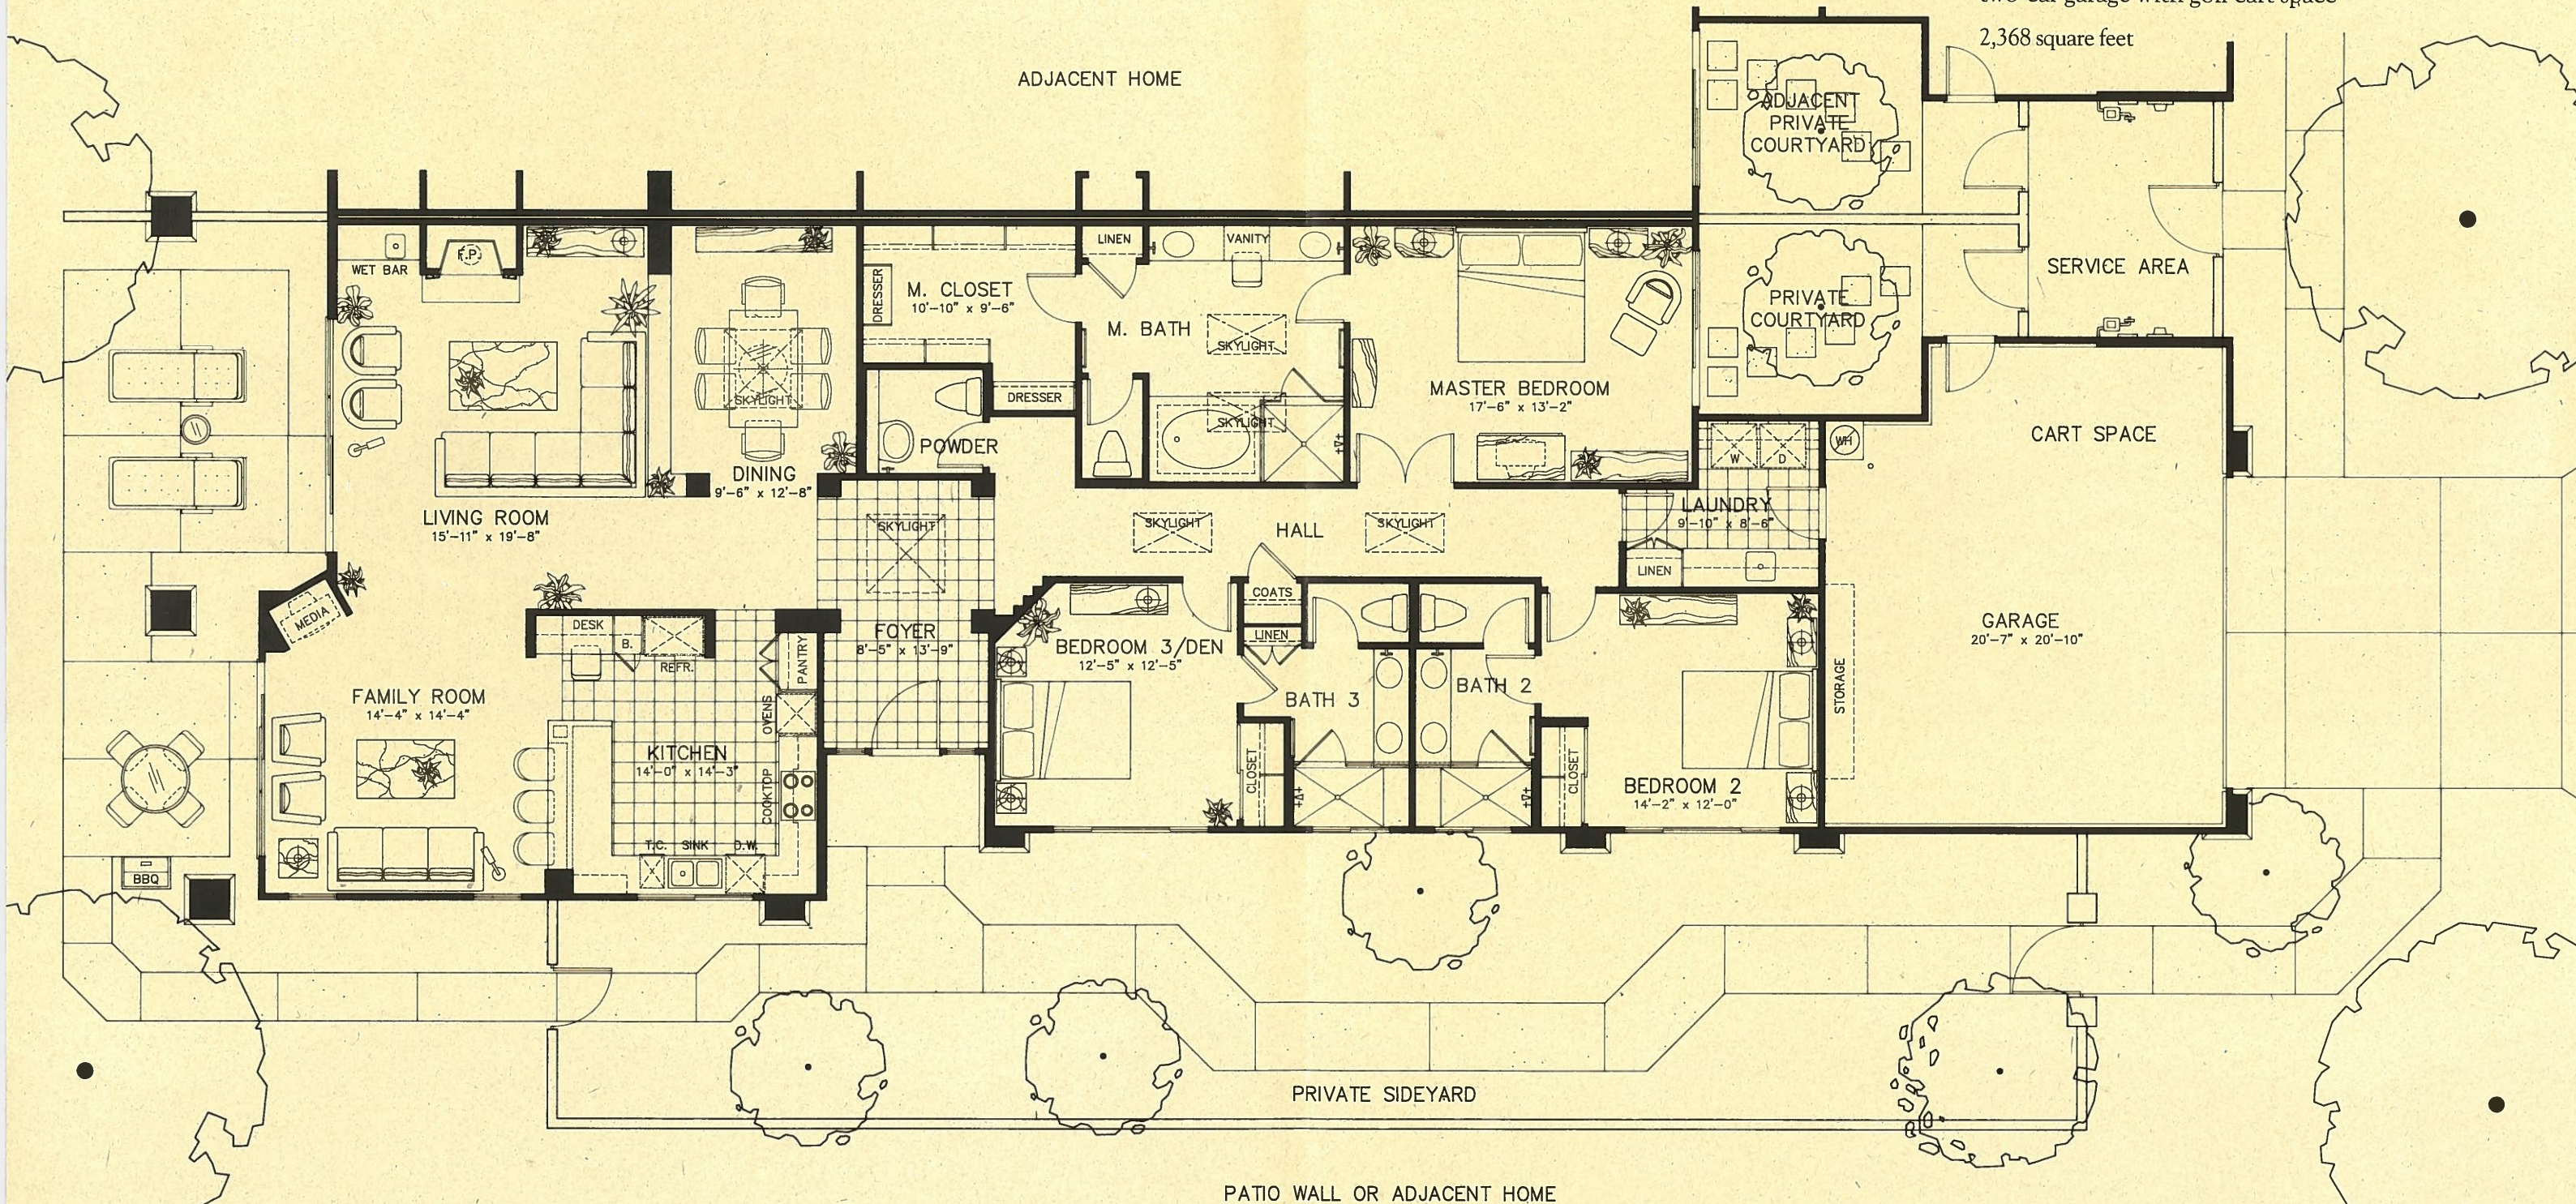

The Acacia PLAN A5PM

Patio home

Two bedrooms and den or three bedrooms,
3½ baths, family room, fireplace, wet bar,
private courtyard, private side yard entry,
two-car garage with golf cart space

2,368 square feet

Scale 1/8" = 1'
All dimensions and square footages are approximate.

ACE 11/25/94